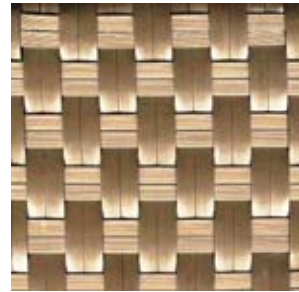

AGED BAMBOO

CHESTNUT (FLAT)

CHESTNUT (ROUND)

COFFEE (FLAT)

COFFEE (ROUND)

DARK BRONZE

DARK JAVA

FAUX ABACA