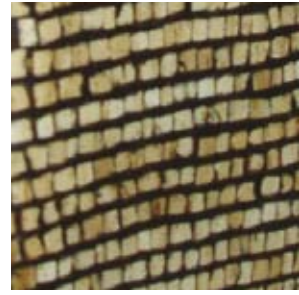

PLUM

RED BRICK

BLACK

PREMIUM FINISHES

25% upcharge from standard pricing. An approved strikeoff is required. Custom finish matching to your sample is also available

MISTY
VANILLA (WITHOUT SPECKLES)

CALFSKIN

TORTOISE

RAWHIDE

MARBLE

NATURAL ELEMENTS

ABACA

BAMBOO

COCO BEAD

COCO TWIG

ELEPHANT GRASS

HONEYCOMB

KAPOK SEED POD

ROOTS

SEEDS (CUT UP)

SEEDS (STRAIGHT)

VINE

OUTDOOR FINISHES

AGED BAMBOO

CHESTNUT (FLAT)

CHESTNUT (ROUND)

COFFEE (FLAT)

COFFEE (ROUND)

DARK BRONZE

DARK JAVA

FAUX ABACA