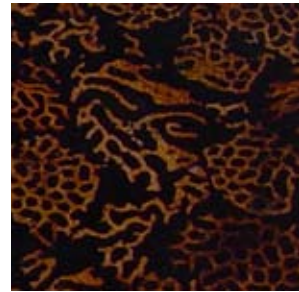

NATURAL ELEMENTS

HONEYCOMB