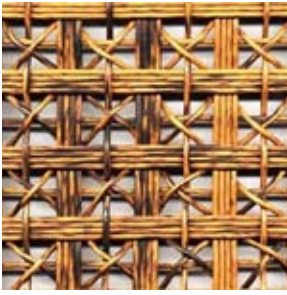

ELEPHANT GRASS

HONEYCOMB

KAPOK SEED POD

ROOTS

SEEDS (CUT UP)

SEEDS (STRAIGHT)

VINE

OUTDOOR FINISHES

AGED BAMBOO

CHESTNUT (FLAT)

CHESTNUT (ROUND)

COFFEE (FLAT)

COFFEE (ROUND)

DARK BRONZE

DARK JAVA

FAUX ABACA