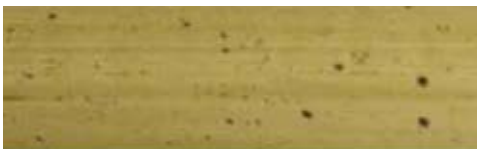

STANDARD FINISHES

*Due to the natural variations in our product, the finishes may vary slightly from those shown.
Transparent finishes will have a variable appearance.*

WHITEWASH

NATURAL

PINE

HONEY

TOBACCO

WALNUT

PLUM

RED BRICK

BLACK

PREMIUM FINISHES

25% upcharge from standard pricing. An approved strikeoff is required. Custom finish matching to your sample is also available

MISTY
VANILLA (WITHOUT SPECKLES)

CALFSKIN