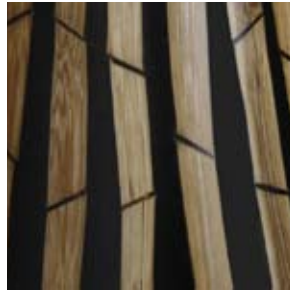

NATURAL ELEMENTS

BAMBOO