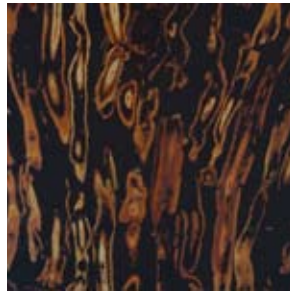

STANDARD FINISHES

*Due to the natural variations in our product, the finishes may vary slightly from those shown.
Transparent finishes will have a variable appearance.*

WHITEWASH

NATURAL

PINE

HONEY

TOBACCO

WALNUT

PLUM

RED BRICK

BLACK

PREMIUM FINISHES

25% upcharge from standard pricing. An approved strikeoff is required. Custom finish matching to your sample is also available

MISTY
VANILLA (WITHOUT SPECKLES)

CALFSKIN

ELEPHANT GRASS

HONEYCOMB

KAPOK SEED POD

ROOTS

SEEDS (CUT UP)

SEEDS (STRAIGHT)

VINE

OUTDOOR FINISHES

AGED BAMBOO

CHESTNUT (FLAT)

CHESTNUT (ROUND)

COFFEE (FLAT)

COFFEE (ROUND)

DARK BRONZE

DARK JAVA

FAUX ABACA