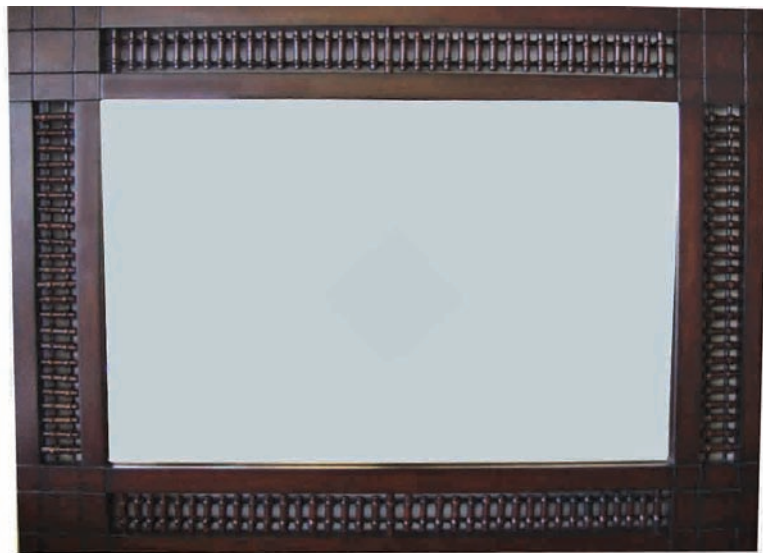

Seeds Round Mirror
GBN-66400

Gifted by Nature

DIMENSIONS
30"D

DESCRIPTION
Seed pods hand inlaid in resin over wood frame.

FINISH & OPTIONS
Natural seed pods in matte resin.

Serengeti Mirror
EDL67600

Edward Lawrence Collection

DIMENSIONS
40" X 29"H

DESCRIPTION
Hardwood frame with rattan attached to thin inset iron poles.

FINISH & OPTIONS
Stocked in Manet finish with Ebony glaze on wood. Also see matching Serengeti Console & Cabinet.